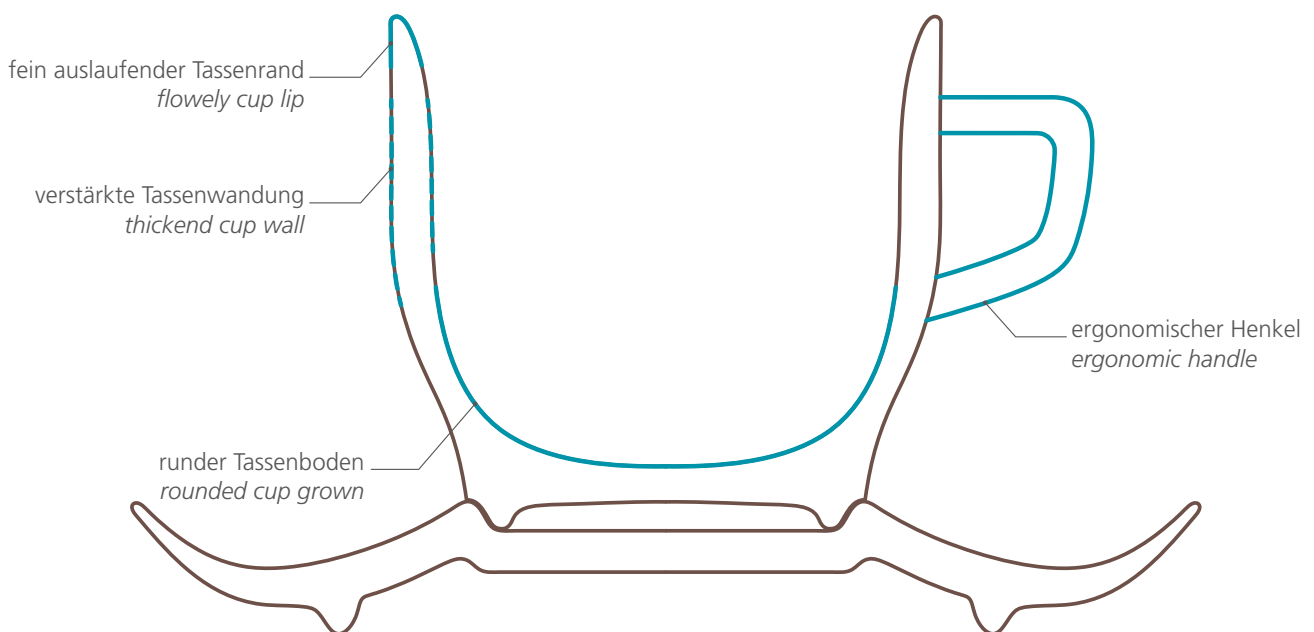

Gerade Linien und harmonische Kurven sind optischer und haptischer Genuss zugleich. Der runde Tassenboden dient der perfekten Crema-Bildung, eine dicke Tassenwandung unterstützt die Wärmespeicherung, ein fein auslaufender Tassenrand garantiert optimalen Trinkkomfort und ein ergonomisch geformter Henkel sicheren Halt in der Hand.

So wird aus der einfachen „Tasse Kaffee“ ein Trinkerlebnis.

Straight lines and harmonic curves are a pleasure that appeals to all senses. The especially thick wall of the cup helps to maintain the temperature of the coffee. The round shape of its bottom contributes to a wonderful crema. The gently expiring lines of the lip make drinking a comfortable experience, while an ergonomically shaped handle provides a secure grip.

As a result, a simple cup of coffee will turn into an outstanding experience.