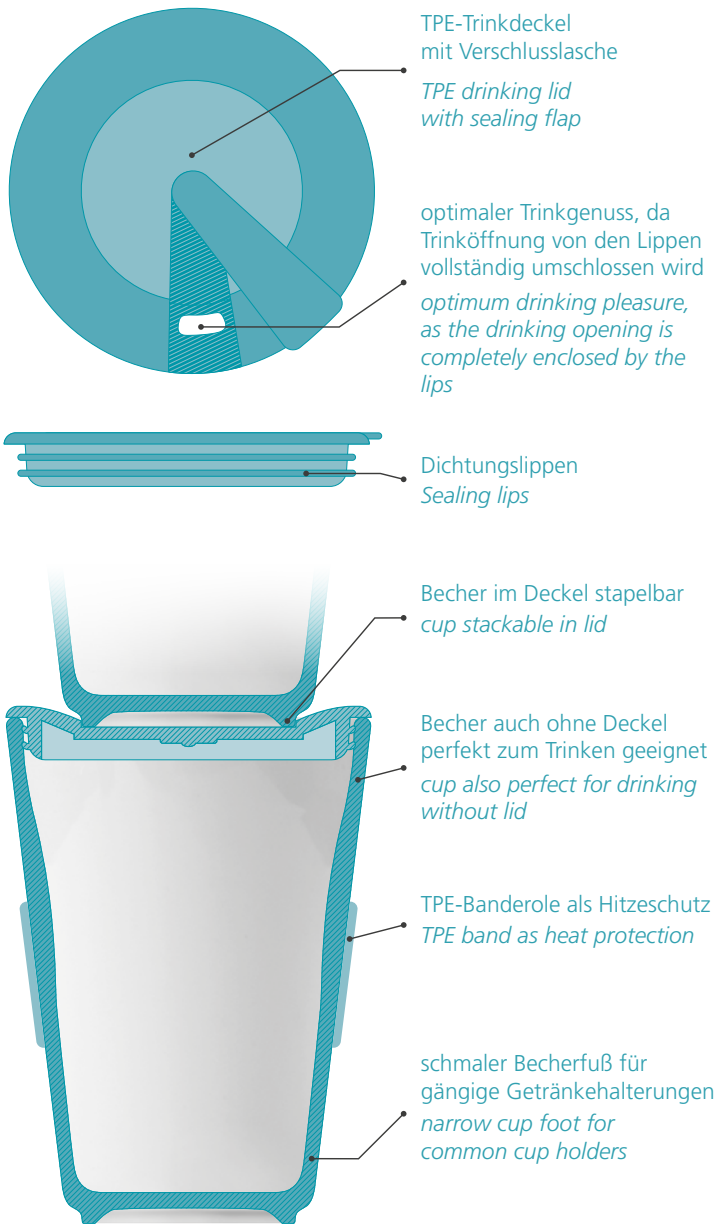

TAKE IT | FORM | SHAPE 915

lieferbare Farben / available colours

TO GO