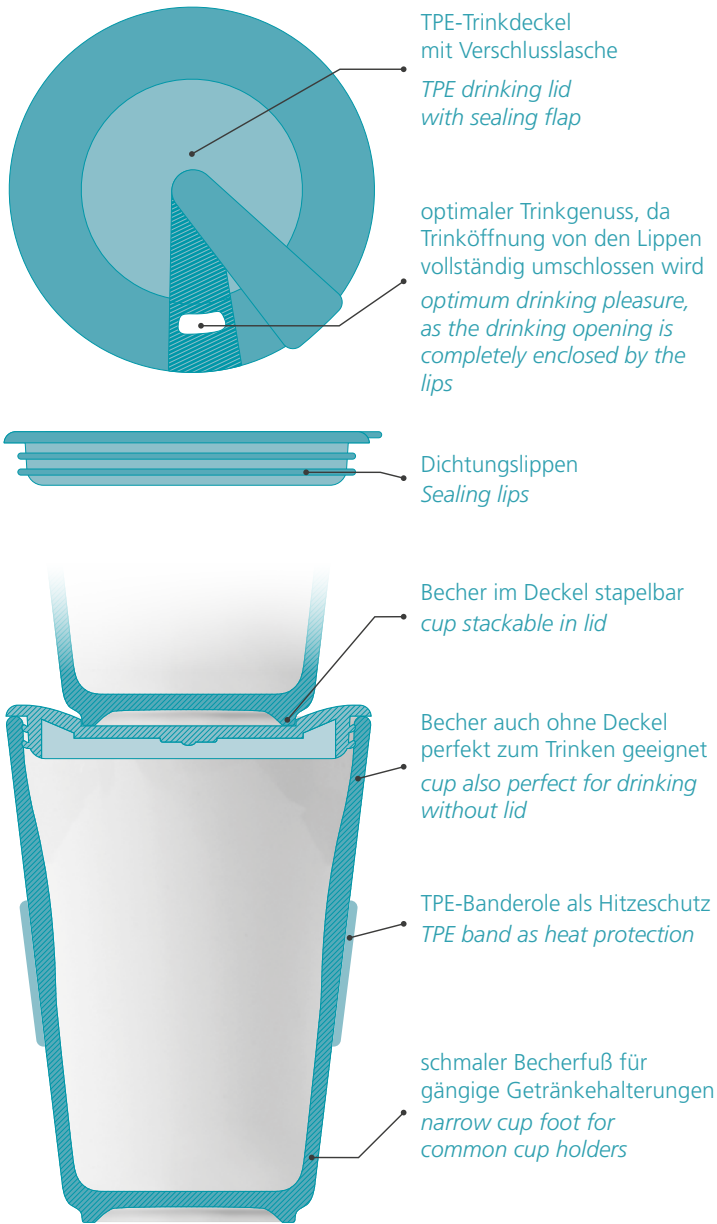

TAKE IT | FORM | SHAPE 915

lieferbare Farben / available colours

TO GO