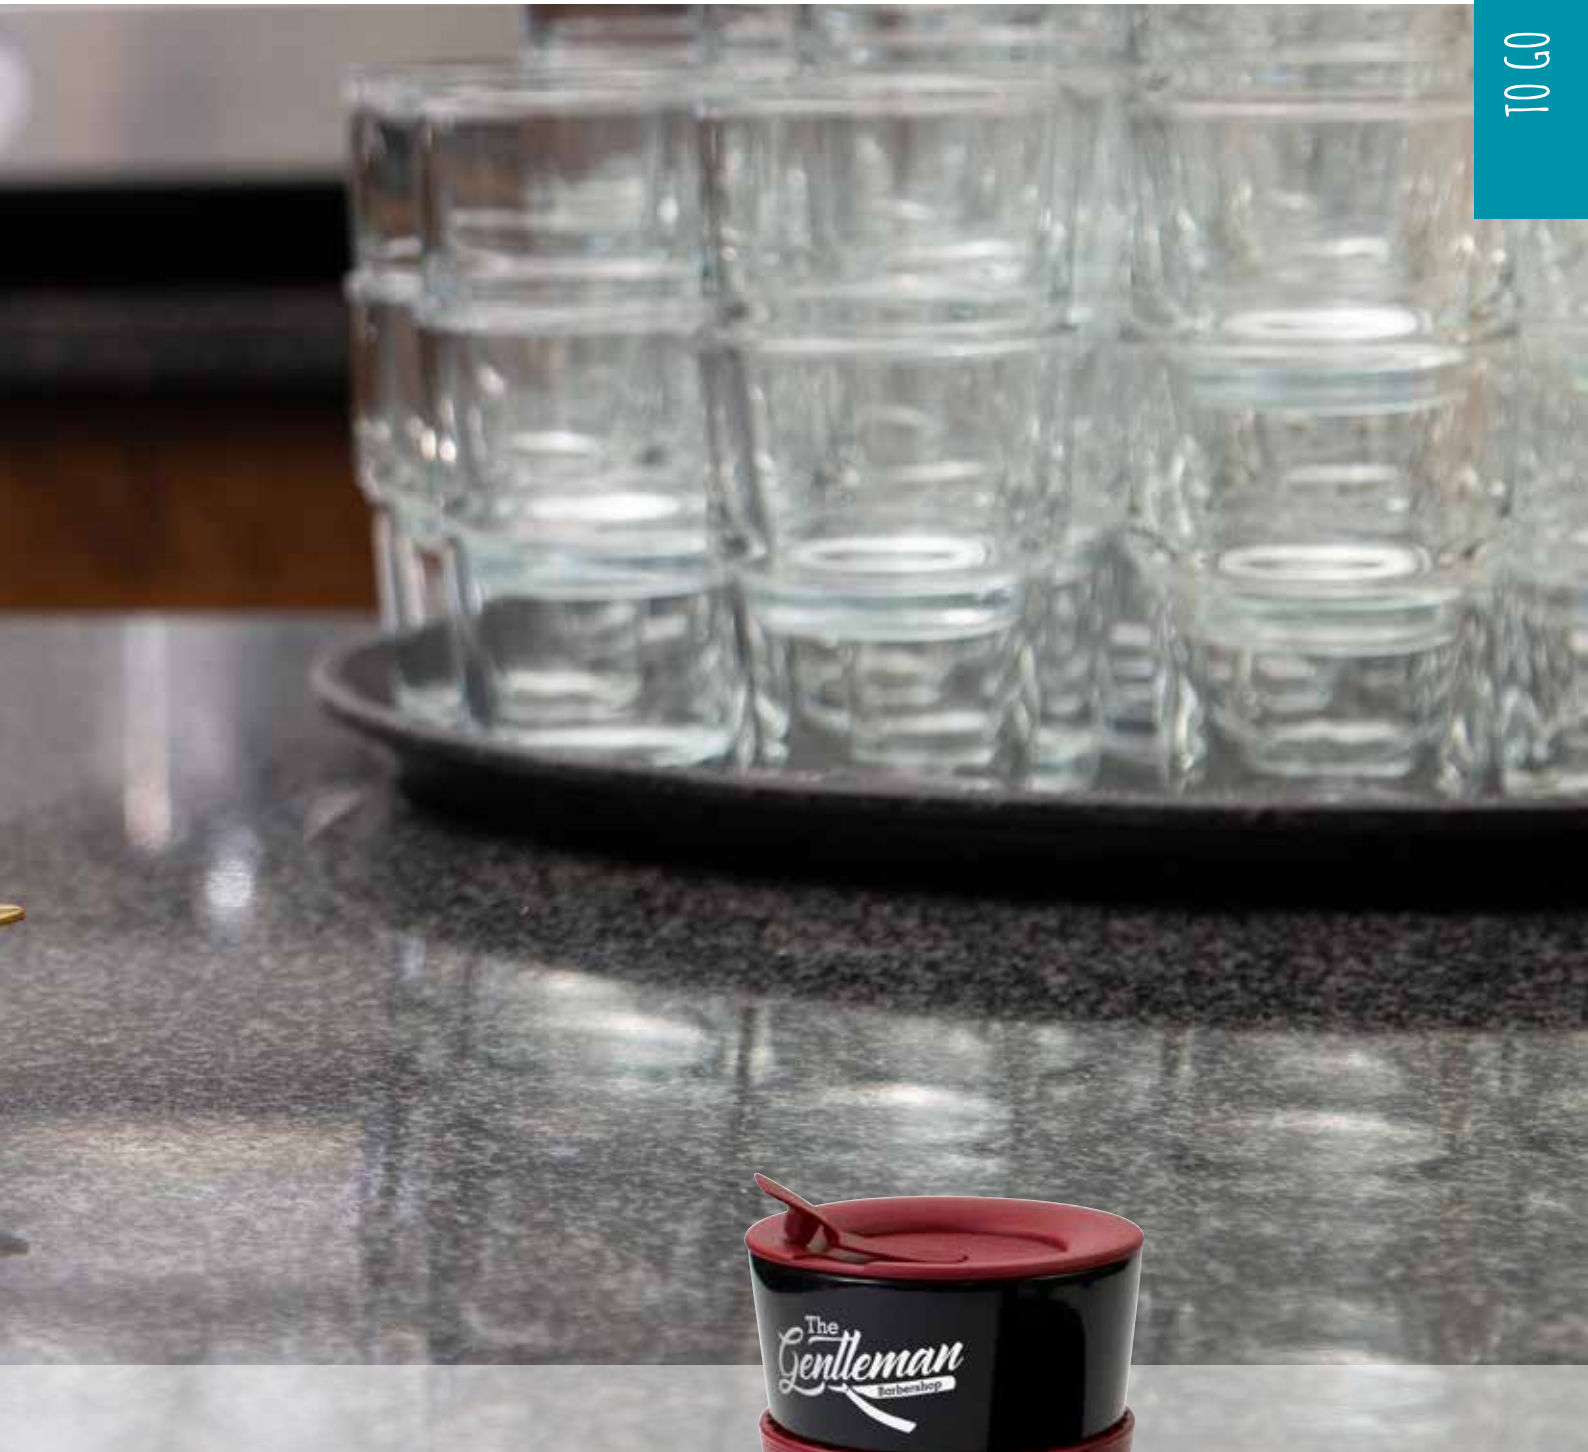

Darf es etwas bunter sein?
Auch farbig gespritzte **Take it** - To Go Becher können mit Ihrem Logo veredelt werden.
Ab einer Mindestbestellmenge von 500 Stück besteht die Möglichkeit den To Go Deckel sowie die Banderole in Ihrer Wunschfarbe herzustellen.
Wir unterstützen Sie gerne bei Ihren ganz individuellen Ideen.

*Would you like it to be a little more colourful?
Coloured **Take it** - To Go cups can also be finished with your logo.
From a minimum order quantity of 500 pieces, it is possible to produce the To Go lid and the band in the colour of your choice.
We are happy to support you with your very own ideas.*